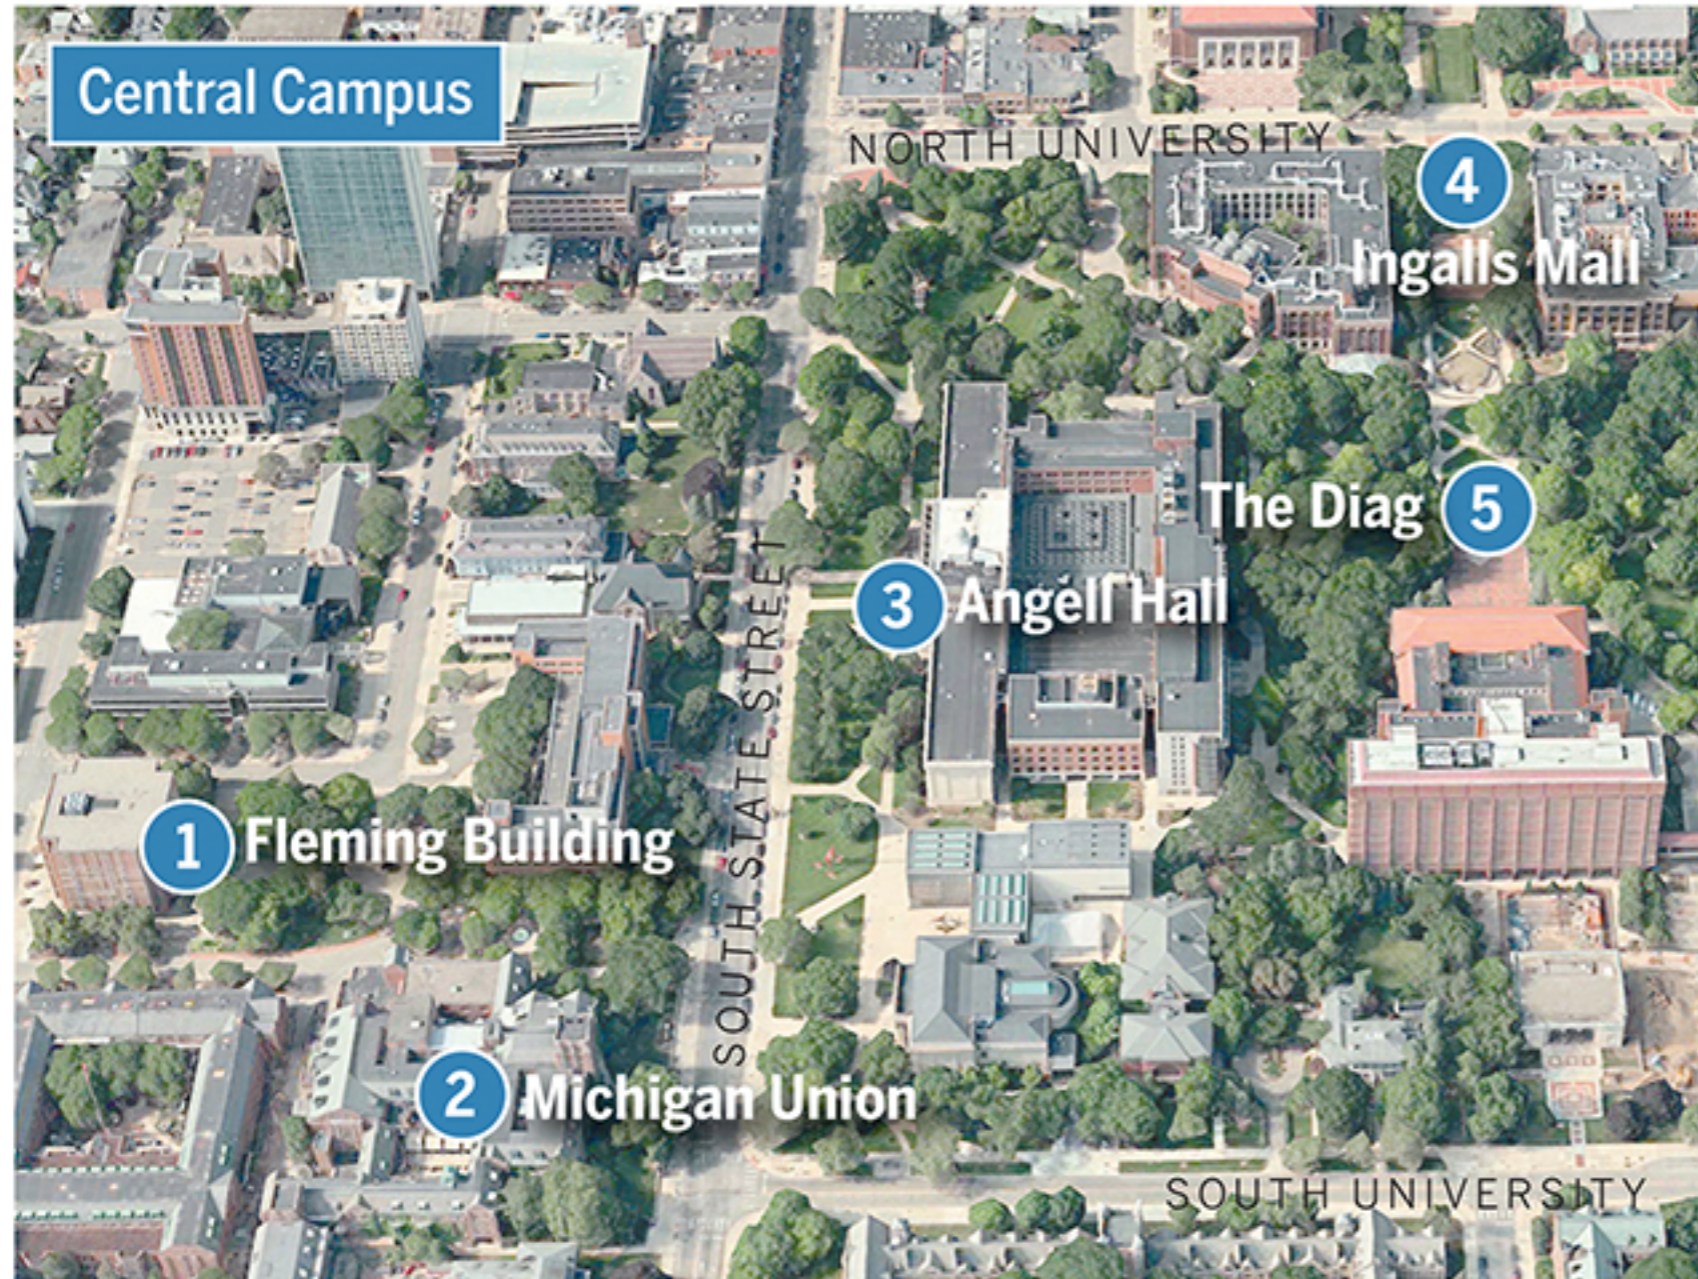

Art installations

Stumbling Blocks, a series of pop-up art installations planned for Central, North and Medical campuses during the week of April 3-8, aims to better understand missteps from the university's past. The displays will be "prominent and provocative."

1. **Fleming Building** Quantifying the Role of Staff
2. **Michigan Union** Equity for Woman and Gender on Campus
3. **Angell Hall** Student Protest
4. **Ingalls Mall** Native Americans Michigan's Foundation
5. **The Diag** Remembering Students Missing After Proposal 2
6. **Michigan Memorial Phoenix Project** Remaking Nuclear Research
7. **Kresge Park** New Approaches to the Ethics of Biomedical Research