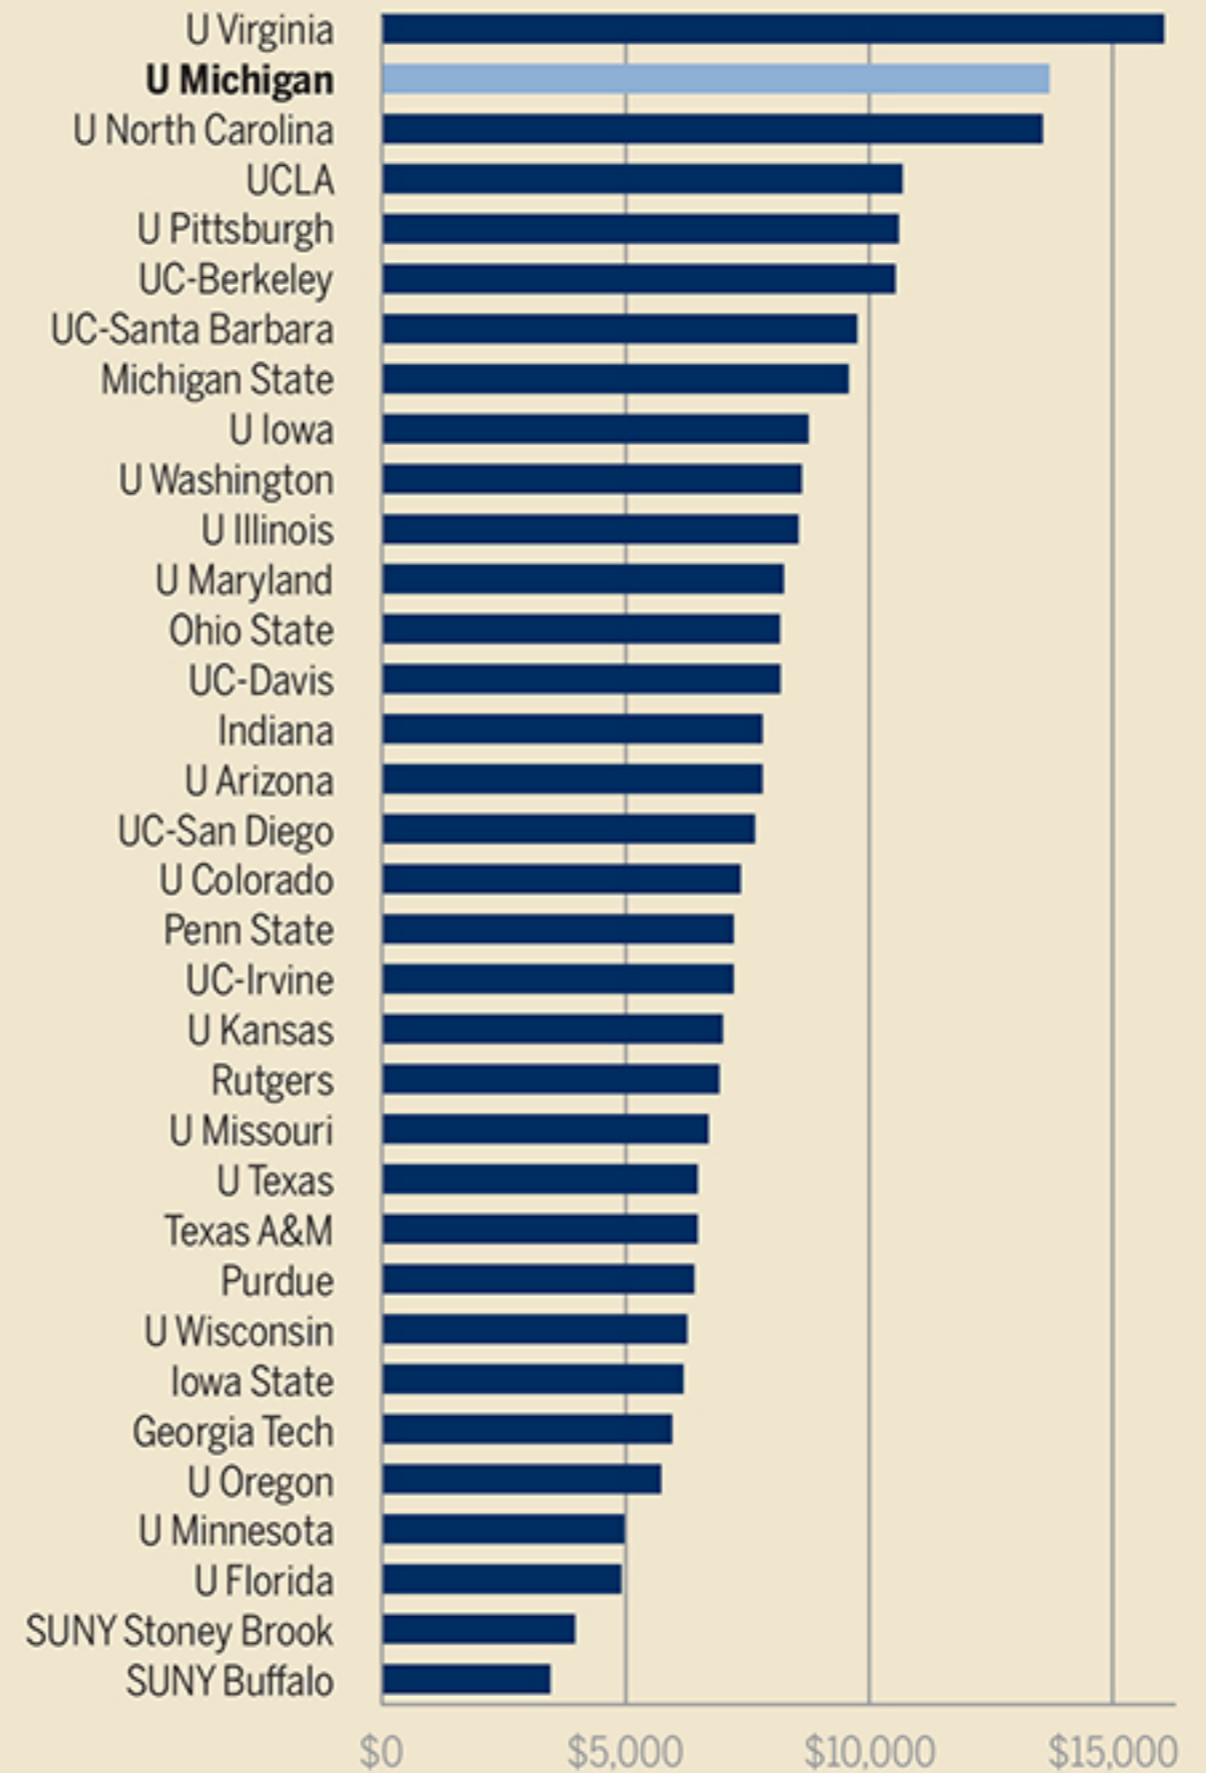

Average Institutional Grant/Scholarship Aid Received by New Freshman, 2014-15

SOURCE: IPEDS
THE CALCULATION OF AVERAGE STATE/LOCAL GRANT AID RECEIVED BY FULL-TIME, FIRST-TIME UNDERGRADUATES IS BASED ONLY ON STUDENTS WHO RECEIVED SUCH AID.