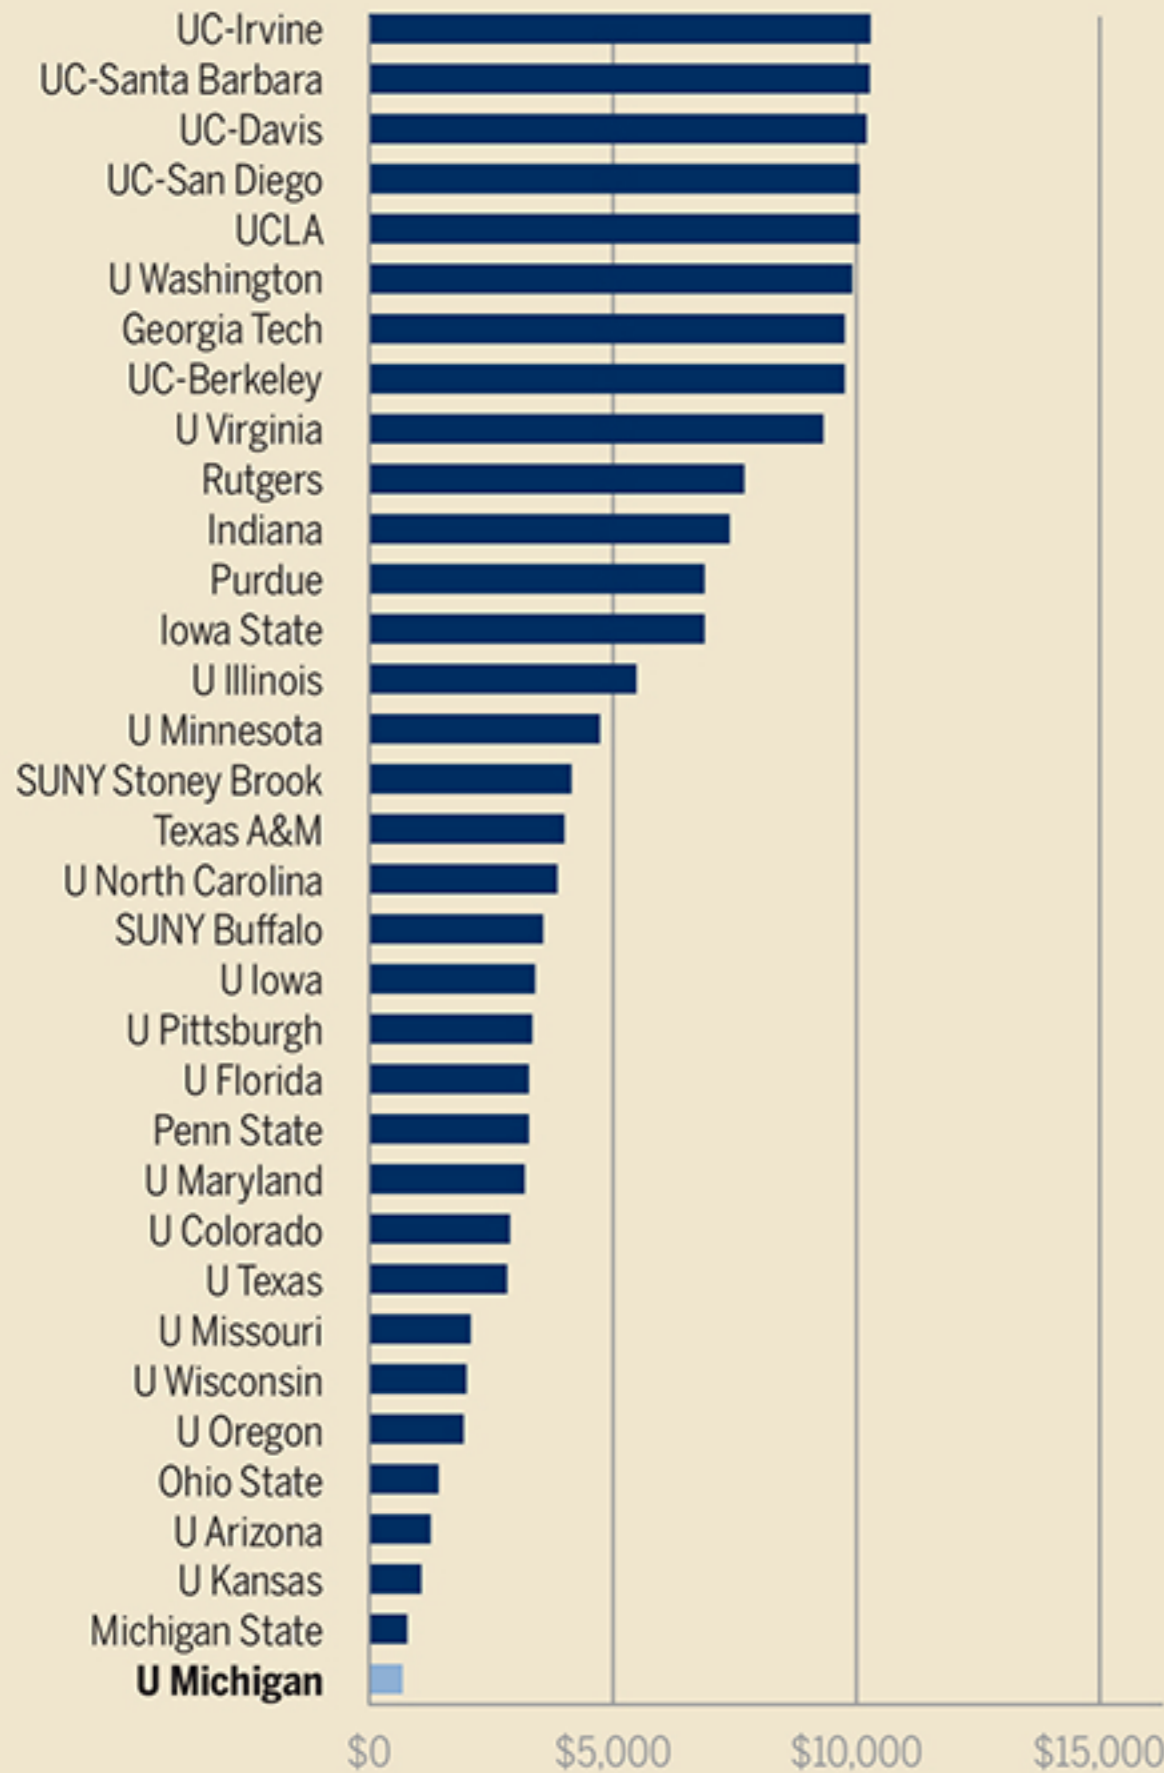

# Average grant/scholarship aid received by new freshman at AAU public universities

## Average State Grant/Scholarship Aid Received by New Freshman, 2014-15

## Average Institutional Grant/Scholarship Aid Received by New Freshman, 2014-15

SOURCE: IPEDS  
 THE CALCULATION OF AVERAGE STATE/LOCAL GRANT AID RECEIVED BY FULL-TIME, FIRST-TIME UNDERGRADUATES IS BASED ONLY ON STUDENTS WHO RECEIVED SUCH AID.